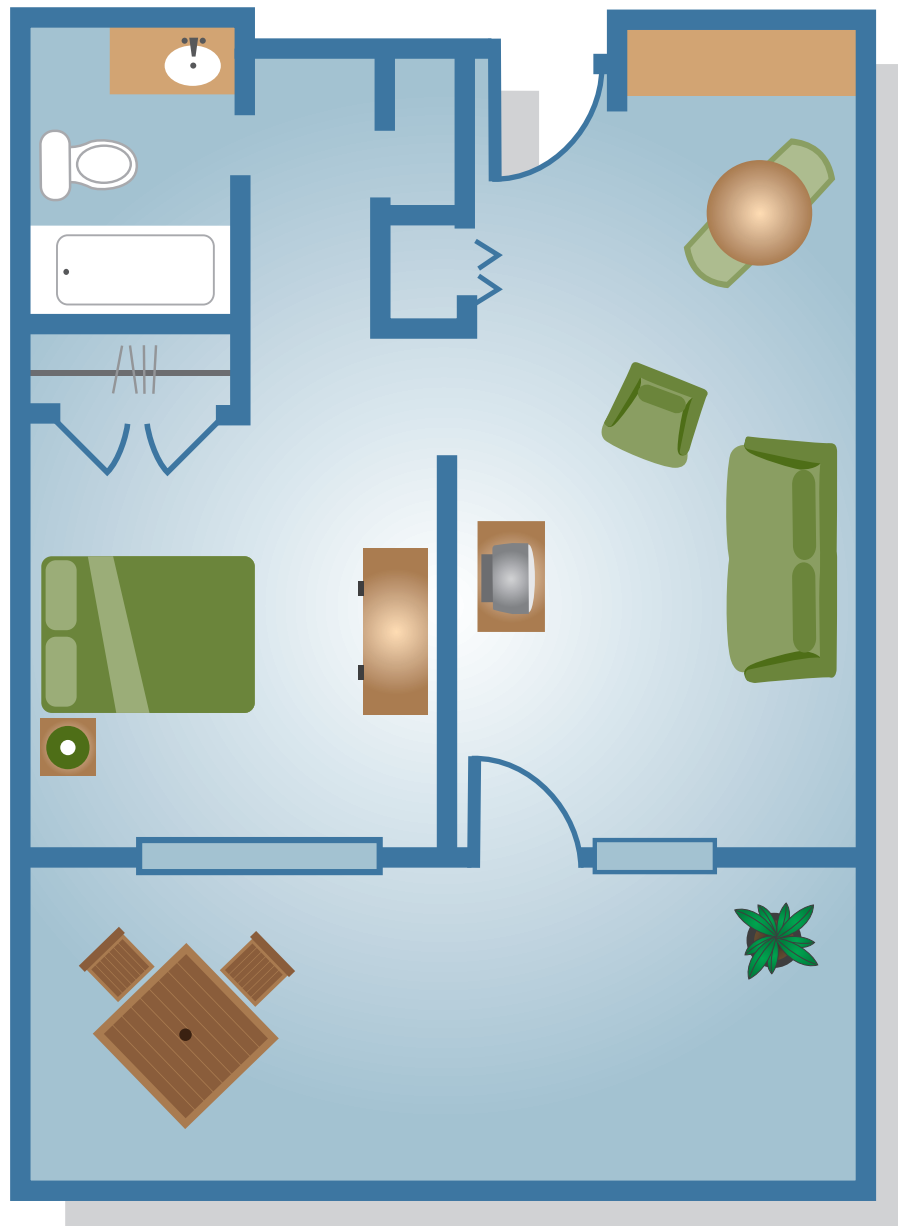

# THE LAKE TERRACE

ONE BEDROOM SUITES - 448 square feet\*

\*Actual suite size and layout may vary. Furniture not included.