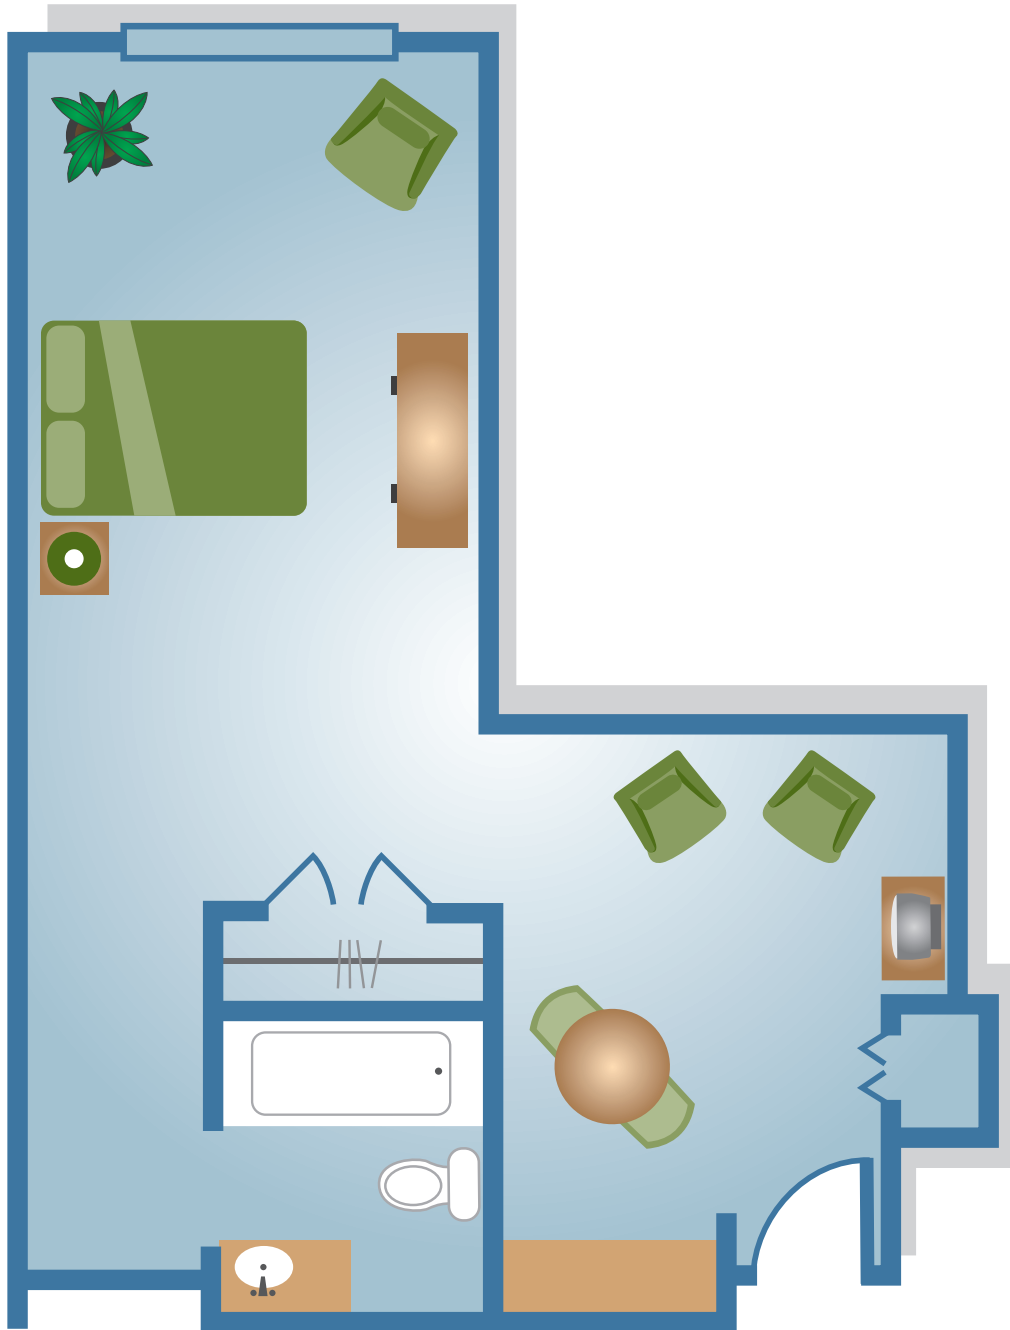

PARK SUITE

ONE BEDROOM SUITES - 375-450 square feet*

*Actual suite size and layout may vary. Furniture not included.