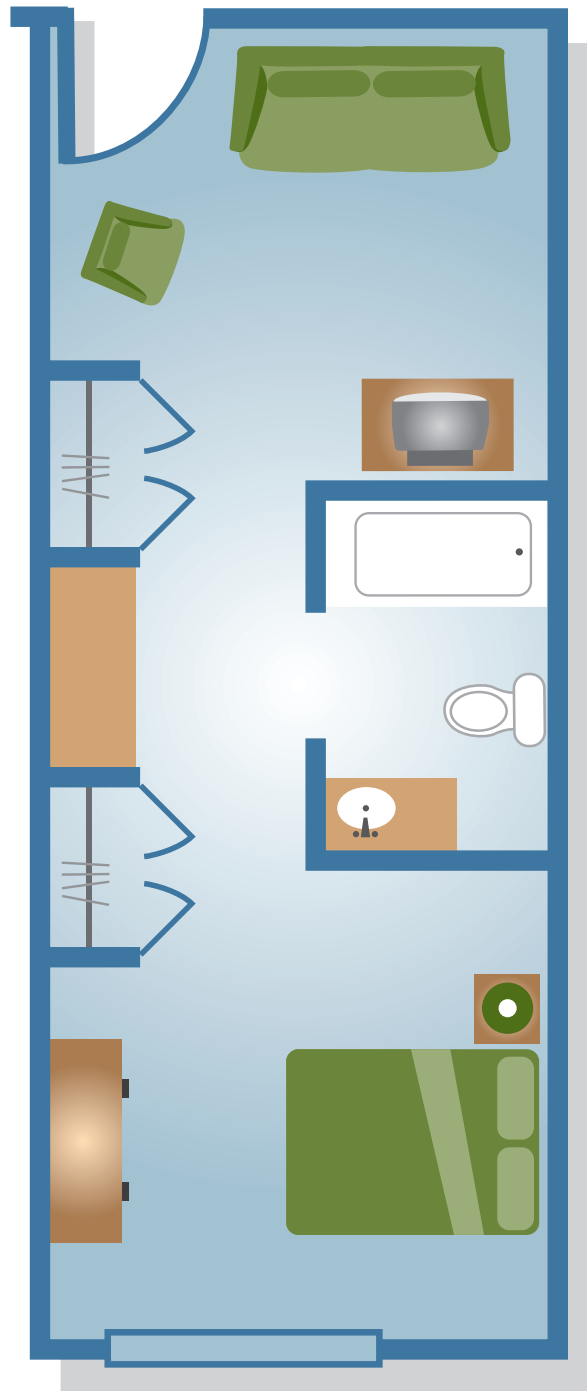

THE ROSETTA

ONE BEDROOM SUITES - 375-390 square feet*

*Actual suite size and layout may vary. Furniture not included.