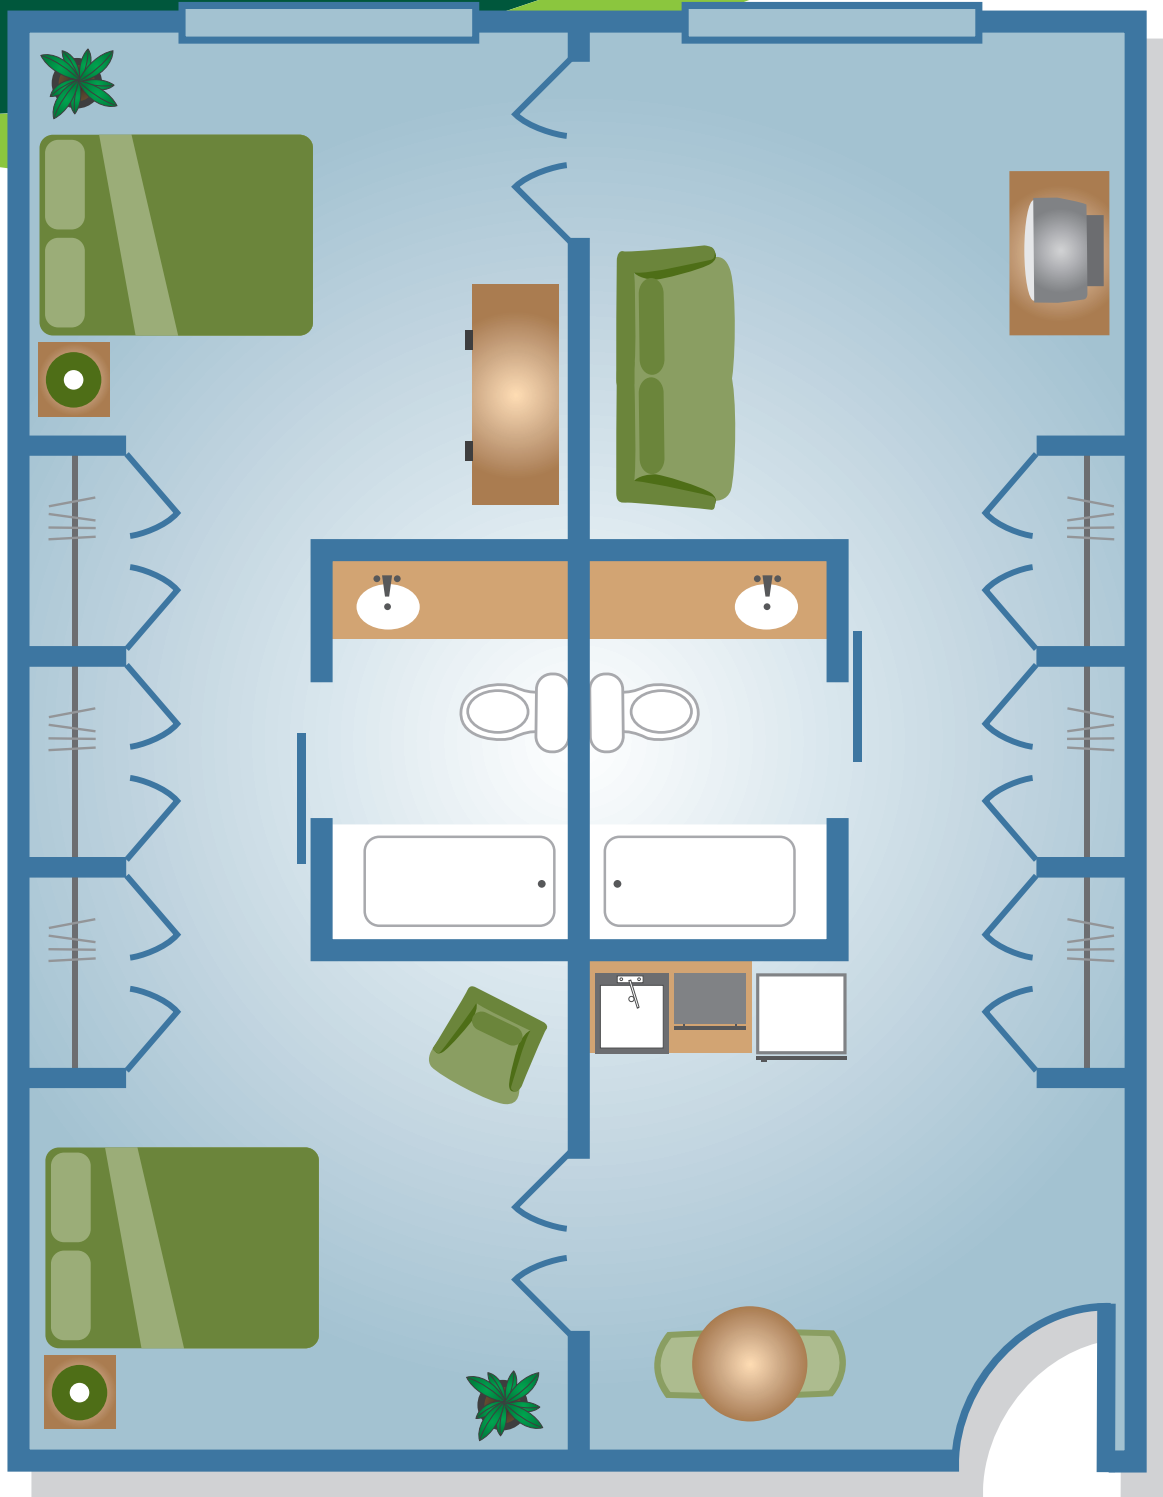

400-430 sq.ft.

**Actual suite size and layout may vary. Furniture not included.*

**Retirement Suites
By The Lake**

2121 Kingston Road, Toronto, ON M1N 1T5

CELEBRATING LIFE'S JOURNEY

www.suitesbythelake.ca

THE PARK SUITE

One Bedroom Suites

450 sq.ft.

**Actual suite size and layout may vary. Furniture not included.*

**Retirement Suites
By The Lake**

2121 Kingston Road, Toronto, ON M1N 1T5

THE BIRCHMOUNT

One Bedroom Studio

330 sq.ft.

**Actual suite size and layout may vary. Furniture not included.*

**Retirement Suites
By The Lake**

2121 Kingston Road, Toronto, ON M1N 1T5

THE ROSETTA GARDEN

Two Bedroom Suites

660-800 sq.ft.

**Actual suite size and layout may vary. Furniture not included.*

**Retirement Suites
By The Lake**

2121 Kingston Road, Toronto, ON M1N 1T5

CELEBRATING LIFE'S JOURNEY

www.suitesbythelake.ca

THE PARK GARDEN

One Bedroom Suites

450-600 sq.ft.

**Actual suite size and layout may vary. Furniture not included.*