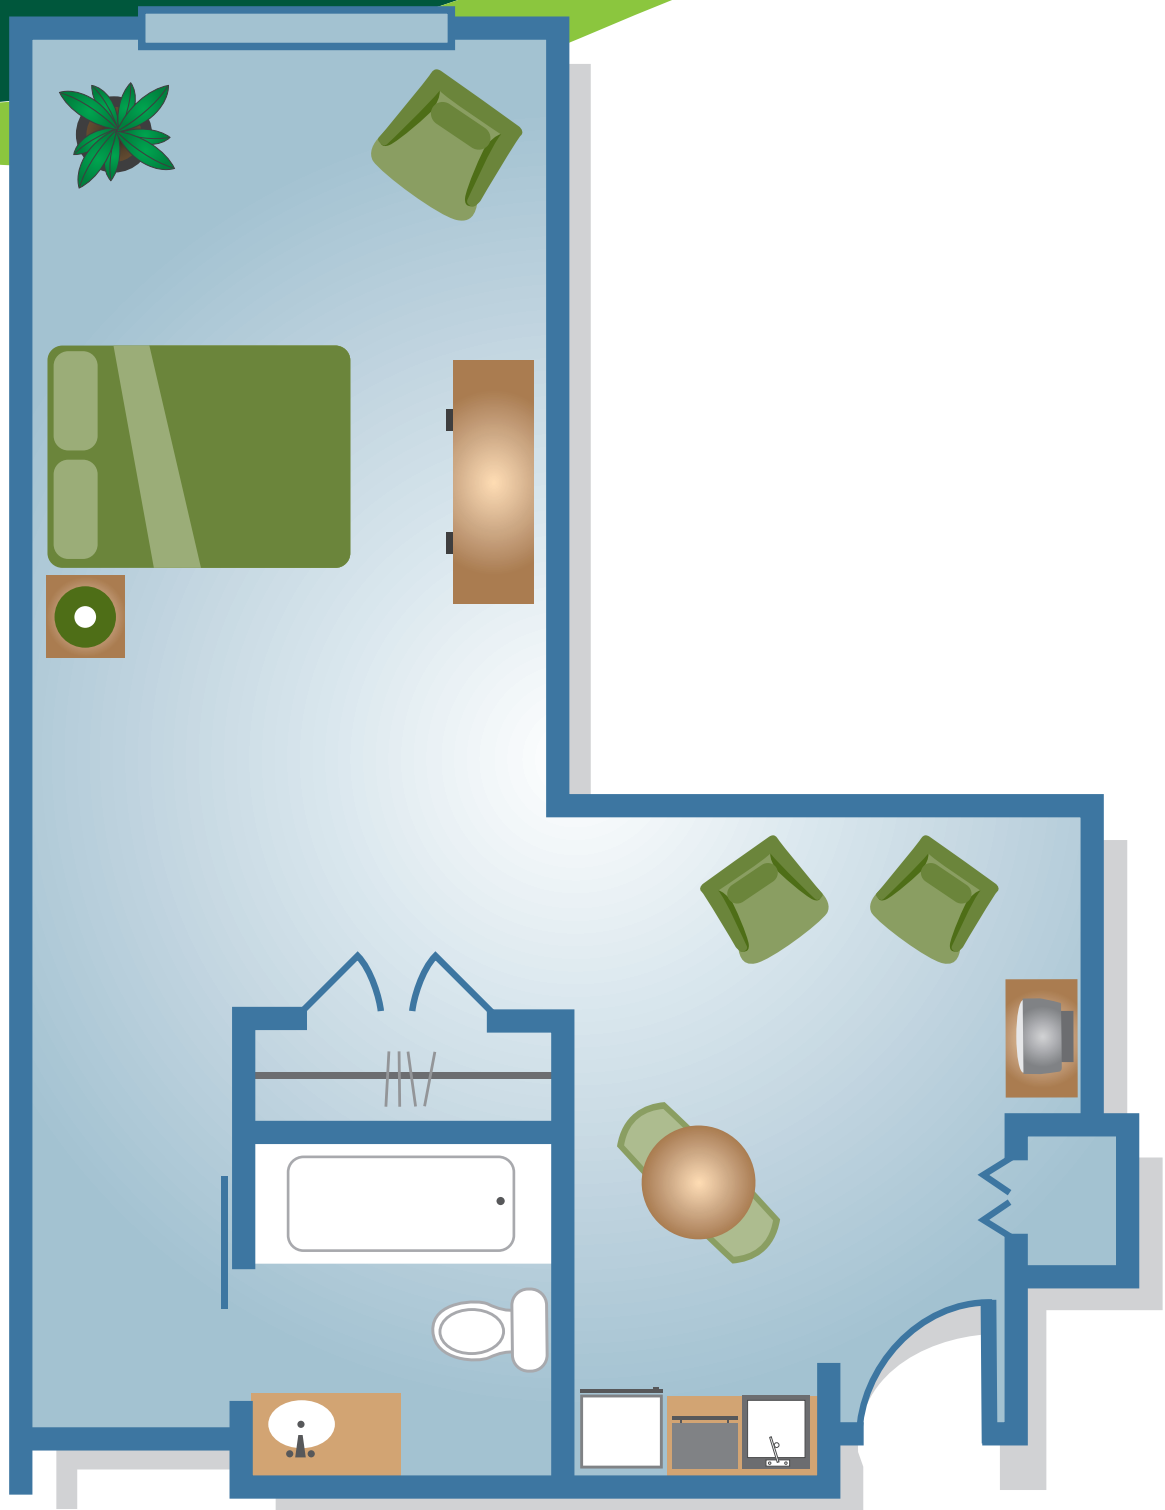

THE LAKE TERRACE

One Bedroom Suites

440-475 sq.ft.

**Actual suite size and layout may vary. Furniture not included.*

**Retirement Suites
By The Lake**

2121 Kingston Road, Toronto, ON M1N 1T5

THE ROSETTA

One Bedroom Suites

400-430 sq.ft.

**Actual suite size and layout may vary. Furniture not included.*

**Retirement Suites
By The Lake**

2121 Kingston Road, Toronto, ON M1N 1T5

CELEBRATING LIFE'S JOURNEY

www.suitesbythelake.ca

THE PARK SUITE

One Bedroom Suites

450 sq.ft.

**Actual suite size and layout may vary. Furniture not included.*

**Retirement Suites
By The Lake**

2121 Kingston Road, Toronto, ON M1N 1T5

THE BIRCHMOUNT

One Bedroom Studio

330 sq.ft.

**Actual suite size and layout may vary. Furniture not included.*

**Retirement Suites
By The Lake**

2121 Kingston Road, Toronto, ON M1N 1T5

THE ROSETTA GARDEN

Two Bedroom Suites

660-800 sq.ft.

**Actual suite size and layout may vary. Furniture not included.*