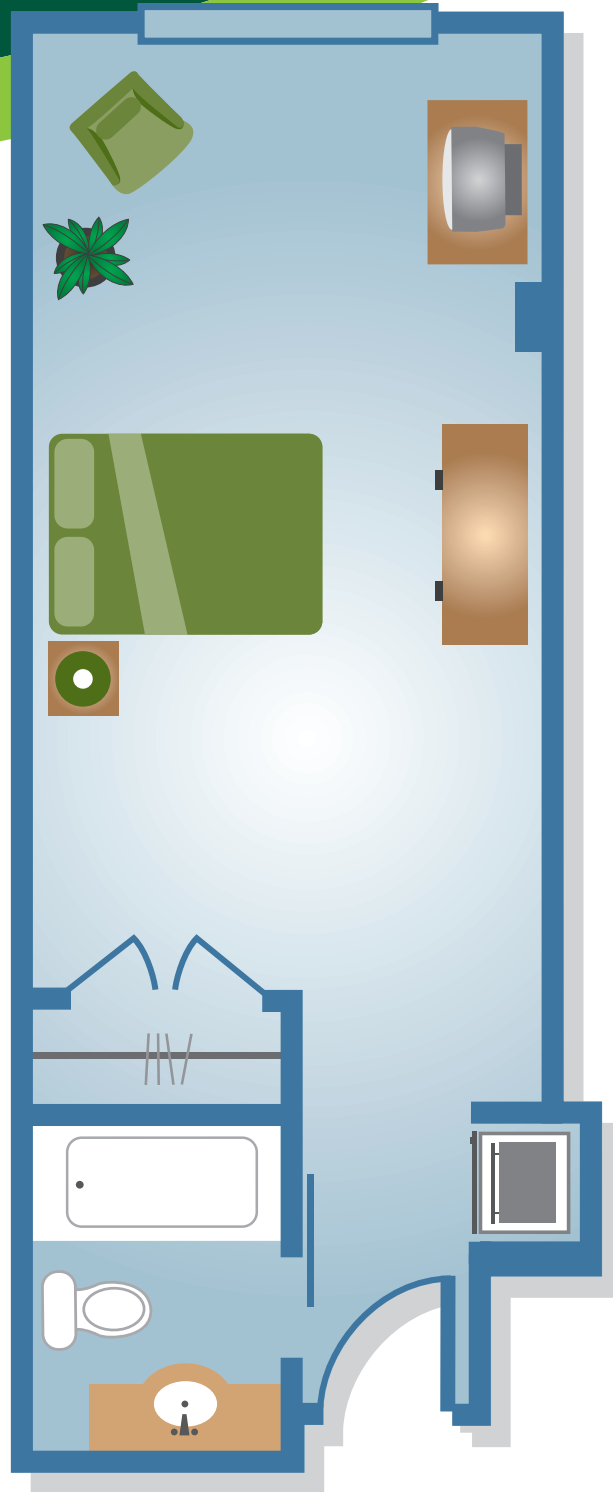

THE LAKE TERRACE

One Bedroom Suites

440-475 sq.ft.

**Actual suite size and layout may vary. Furniture not included.*

**Retirement Suites
By The Lake**

2121 Kingston Road, Toronto, ON M1N 1T5

THE ROSETTA

One Bedroom Suites

400-430 sq.ft.

**Actual suite size and layout may vary. Furniture not included.*

**Retirement Suites
By The Lake**

2121 Kingston Road, Toronto, ON M1N 1T5

CELEBRATING LIFE'S JOURNEY

www.suitesbythelake.ca

THE PARK SUITE

One Bedroom Suites

450 sq.ft.

**Actual suite size and layout may vary. Furniture not included.*

**Retirement Suites
By The Lake**

2121 Kingston Road, Toronto, ON M1N 1T5

THE BIRCHMOUNT

One Bedroom Studio

330 sq.ft.

**Actual suite size and layout may vary. Furniture not included.*

**Retirement Suites
By The Lake**

2121 Kingston Road, Toronto, ON M1N 1T5

THE ROSETTA GARDEN

Two Bedroom Suites

660-800 sq.ft.

**Actual suite size and layout may vary. Furniture not included.*