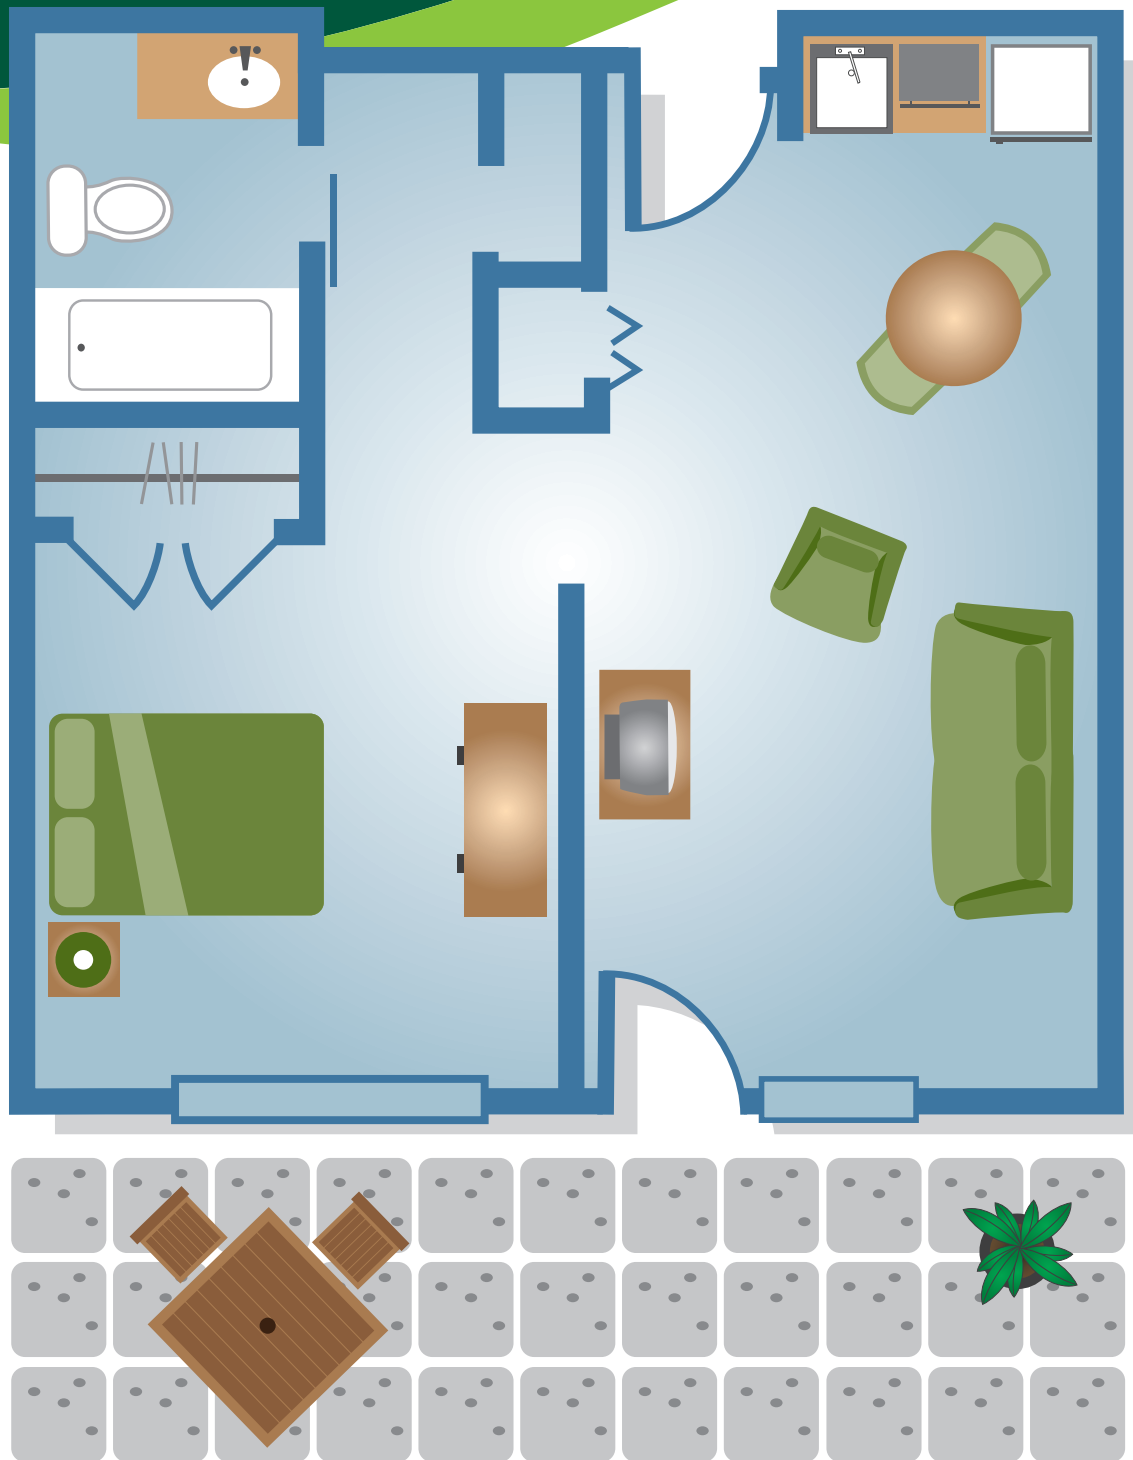

THE LAKE TERRACE

One Bedroom Suites

440-475 sq.ft.

**Actual suite size and layout may vary. Furniture not included.*

**Retirement Suites
By The Lake**

2121 Kingston Road, Toronto, ON M1N 1T5

THE ROSETTA

One Bedroom Suites

400-430 sq.ft.

**Actual suite size and layout may vary. Furniture not included.*

**Retirement Suites
By The Lake**

2121 Kingston Road, Toronto, ON M1N 1T5

CELEBRATING LIFE'S JOURNEY

www.suitesbythelake.ca

THE PARK SUITE

One Bedroom Suites

450 sq.ft.

**Actual suite size and layout may vary. Furniture not included.*

**Retirement Suites
By The Lake**

2121 Kingston Road, Toronto, ON M1N 1T5

THE BIRCHMOUNT

One Bedroom Studio

330 sq.ft.

**Actual suite size and layout may vary. Furniture not included.*

**Retirement Suites
By The Lake**

2121 Kingston Road, Toronto, ON M1N 1T5

THE ROSETTA GARDEN

Two Bedroom Suites

660-800 sq.ft.

**Actual suite size and layout may vary. Furniture not included.*