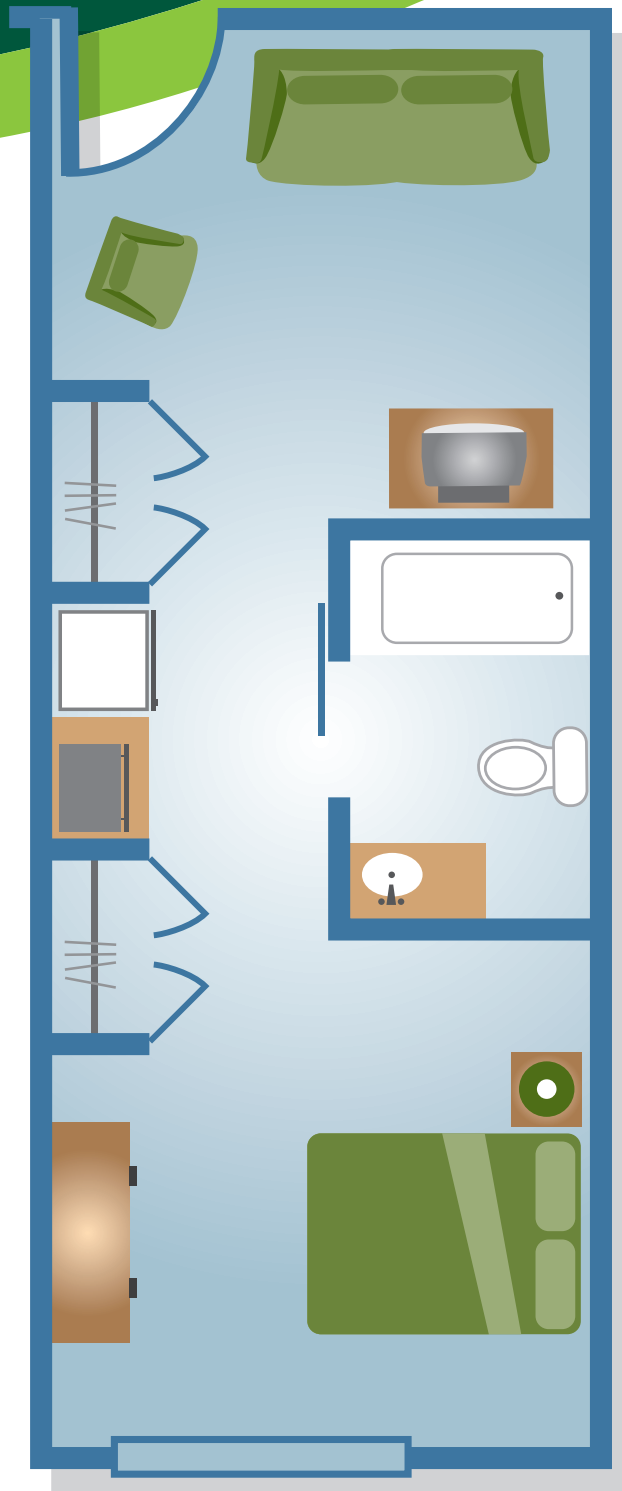

THE LAKE TERRACE

One Bedroom Suites

440-475 sq.ft.

**Actual suite size and layout may vary. Furniture not included.*

**Retirement Suites
By The Lake**

2121 Kingston Road, Toronto, ON M1N 1T5

THE ROSETTA

One Bedroom Suites

400-430 sq.ft.

**Actual suite size and layout may vary. Furniture not included.*

**Retirement Suites
By The Lake**

2121 Kingston Road, Toronto, ON M1N 1T5

CELEBRATING LIFE'S JOURNEY

www.suitesbythelake.ca

THE PARK SUITE

One Bedroom Suites

450 sq.ft.

**Actual suite size and layout may vary. Furniture not included.*

**Retirement Suites
By The Lake**

2121 Kingston Road, Toronto, ON M1N 1T5

THE BIRCHMOUNT

One Bedroom Studio

330 sq.ft.